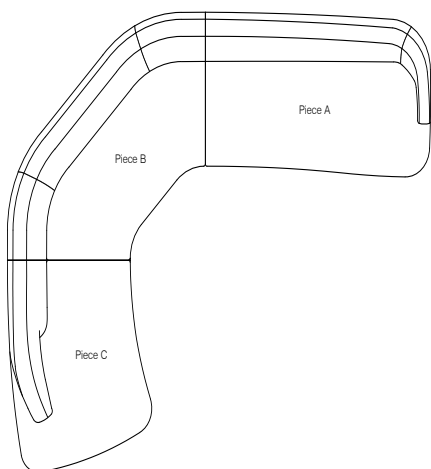

# MATTALIANO

Finish Shown: Maduro

## NIMBUS 3-PIECE SECTIONAL SOFA

PIECE A:  
 WIDTH 66"  
 DEPTH 38.5"  
 HEIGHT 32.75"  
 SEAT HEIGHT 19"

PIECE B:  
 WIDTH 82"  
 DEPTH 36"  
 HEIGHT 32.75"  
 SEAT HEIGHT 19"

PIECE C:  
 WIDTH 51"  
 DEPTH 43.125"  
 HEIGHT 32.75"  
 SEAT HEIGHT 19"

SHOWN WITH:  
 (5) 21" x 21" THROW PILLOWS  
 (priced seperately)

FINISHES:  
 Wood Bases in Maduro

CUSHION CONTENT:  
 25/75 Feather/Down wrap over foam core

COM/COL  
 PIECE A:  
 19 yards 54" Plain Fabric or  
 342 SQ FT Leather  
 PIECE B:  
 20 yards 54" Plain Fabric or  
 360 SQ FT Leather  
 PIECE C:  
 16 yards 54" Plain Fabric or  
 288 SQ FT Leather