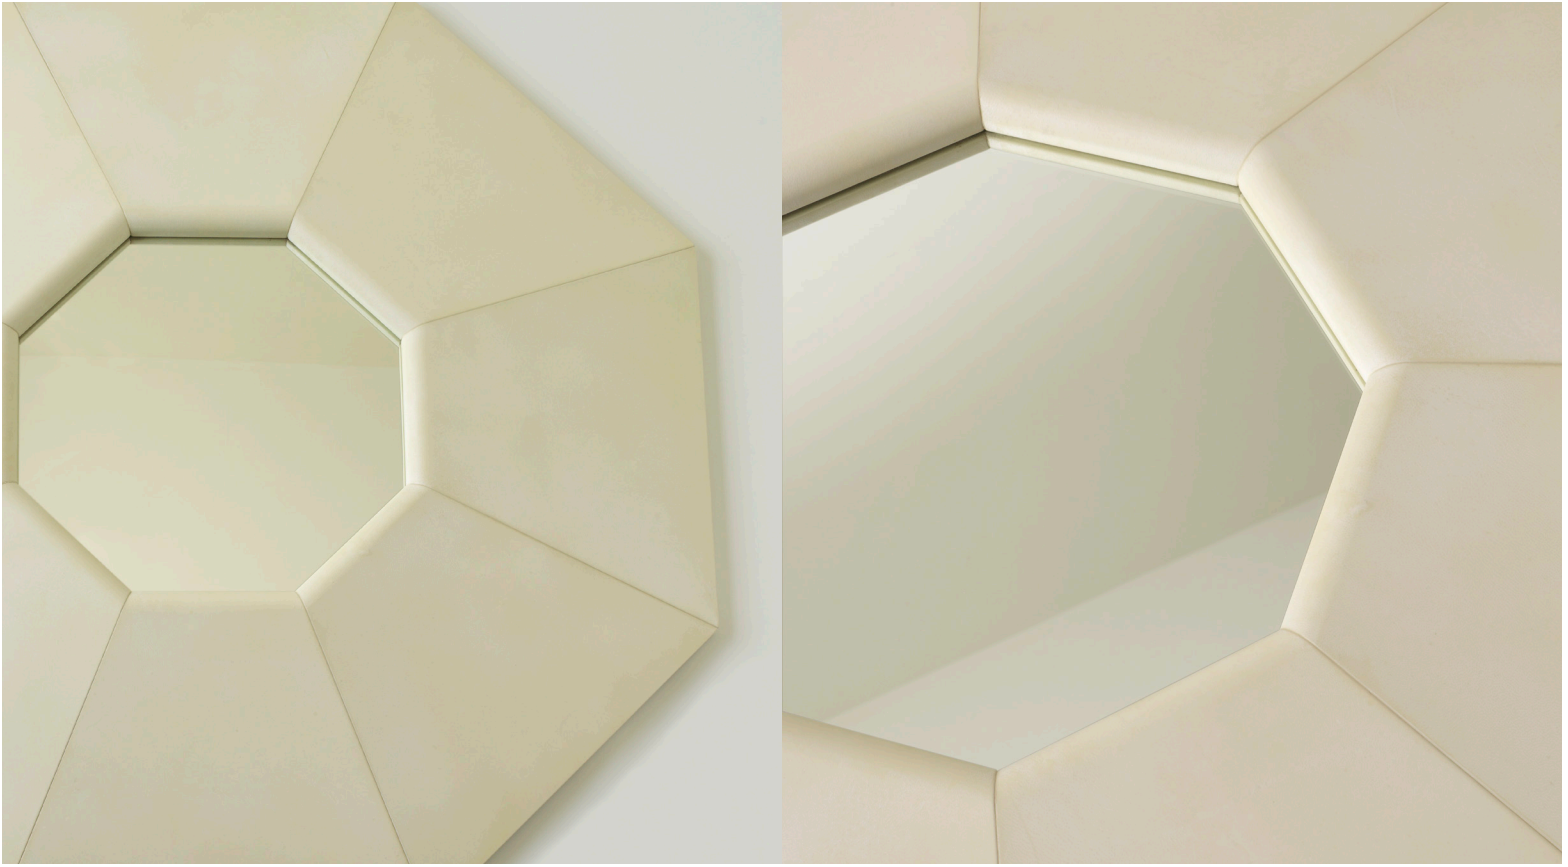

MATTALIANO

OCTAVIA MIRROR

# MATTALIANO

Finish Shown: Natural Vellum

## OCTAVIA MIRROR

WIDTH	48"
DEPTH	4"
HEIGHT	48"
MIRROR	18"W X 18"H

FINISHES:  
Natural Vellum, Aged Vellum

PLEASE CONFIRM ALL PRODUCT DETAILS WITH YOUR LOCAL SALES ASSOCIATE.

**MATTALIANO** 205 WEST WACKER DRIVE SUITE 307 CHICAGO ILLINOIS 60606 **T** 312.853.0512 **F** 312.853.3530 **W** MATTALIANO.COM