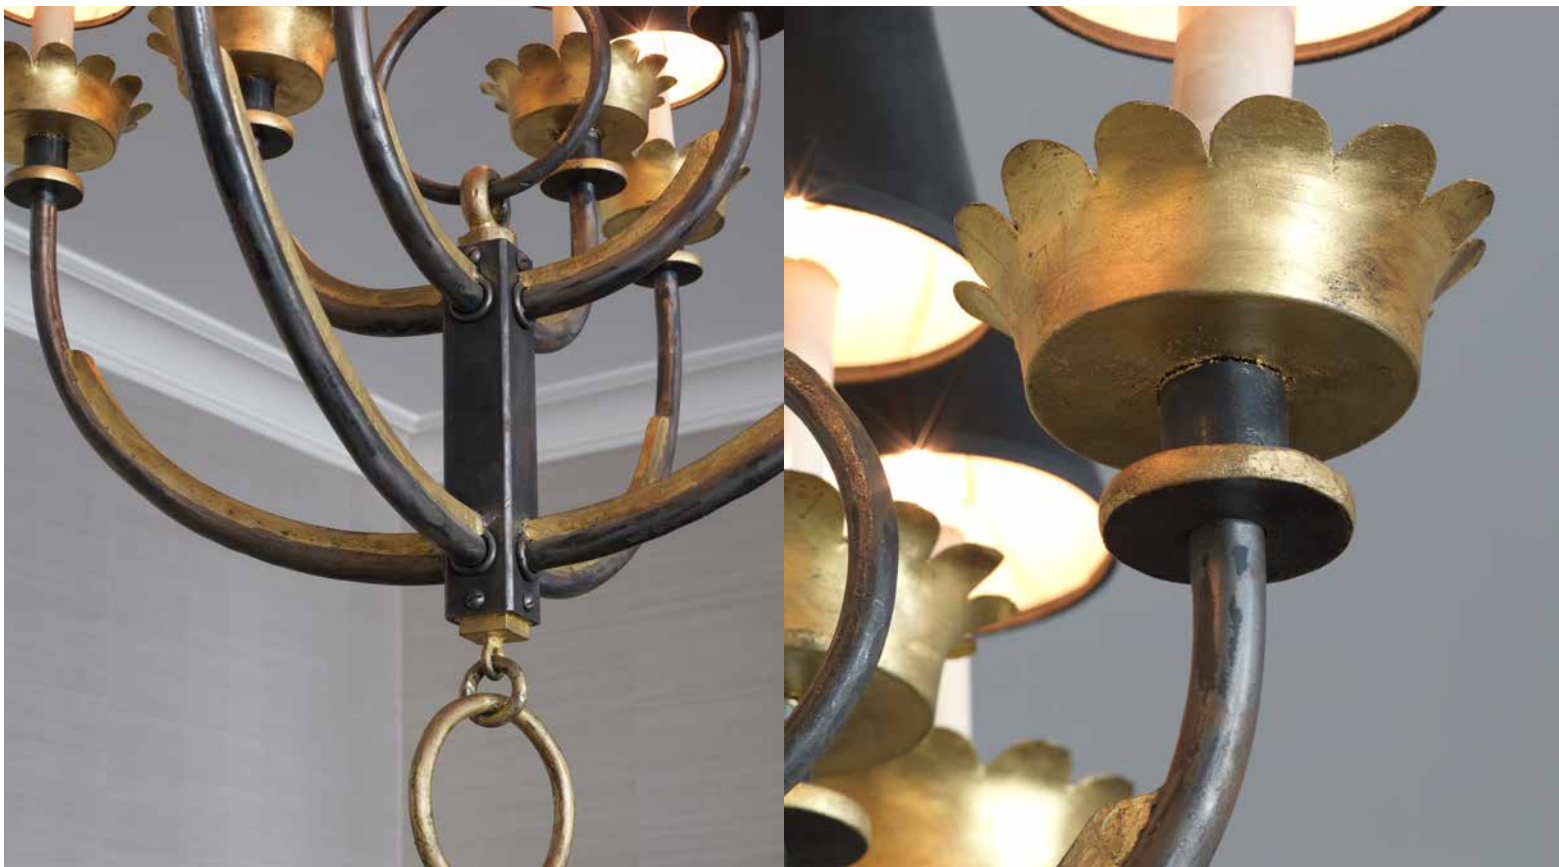

MATTALIANO

8-BRANCH CHANDELIER

MATTALIANO

Finish Shown: Blackened Wrought Iron with Yellow Gold

8-BRANCH CHANDELIER

WIDTH	27.75"
DEPTH	27.75"
HEIGHT	41.25"

FINISHES:

Blackened Wrought Iron with Yellow Gold Leaf or
White Gold Leaf Detail

NOTES:

- Includes (8) Shades
- Drop is variable. Please supply overall drop when ordering.
- Maximum Recommended Wattage: 40 Watt Bulbs
- UL Approved

PLEASE CONFIRM ALL PRODUCT DETAILS WITH YOUR LOCAL SALES ASSOCIATE.